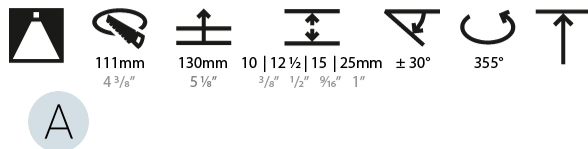

PHYSICAL

Shape: Round
Diameter (mm): 107
Diameter (in): 4 3/16
Height (mm): 112
Height (in): 4 7/16
Ceiling Thickness (mm): 10 / 12.5 / 15 / 25
Ceiling Thickness (in): 3/8 or 1/2 or 9/16 or 1
Min. Recessing Depth (mm): 130
Min. Recessing Depth (in): 5 1/8
Light Distribution: Adjustable / Downlight
Weight (kg): 0.596
Weight (lbs): 1.31
Fixture Finish: SSR / BKV / CWI / CRY / HAB / LAG / UFT / ITA / RUA / RUR / MIC / FTG / MYG / TWT / LOD / PUS / FRO / FUP / KIA / POP / BLS / SPG / MEY / GOH / GUM / CHC / COM / ABZ / JAG / OBR / MOS / ROR
Fixture Material: Aluminum Die Cast
Cut-out Measurements: Ø 111mm / 4 3/8"
Upon Request: Unique Ceiling Thickness

ELECTRICAL

Lamp Type: LED (Zhaga Standard)
Input Wattage (W): 13.2 / 16.5
Total Output Wattage (W): 12.1 / 14.7
Dimming: Tri-Mode (Non-Dimming and Phase Dimming (120Vac only) and 0-10V Dimming)
Driver Included: No
Driver Location: Recessed Housing
Driver Type: Constant Current - Universal
Driver Class: Class 2
Housing: See components
Input Voltage (V): 120 - 277
Constant Current (MA): 350

LED

Number of LEDs: 1
Color Temperature (°K): 2700 / 3000 / 3500 / 4000
Max. Delivered Lumen (lm): 850 / 950 / 1019 / 1040
Nominal Lumen (lm): 960 / 1070 / 1156 / 1180
CRI: >90 CRI
Lamp Life (hrs): 50000
Upon Request: RGB-W Tunable White Special Color Temperature Special LED

OPTICAL

Reflector: 10
Adjustability: Rotational 355°; Tilt 30°
Upon Request: Special Beam Angles

RATINGS AND CERTIFICATIONS