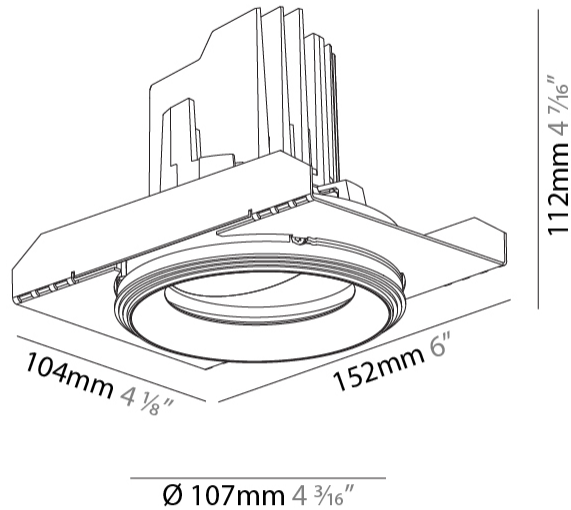

PHYSICAL

Shape: Round
Diameter (mm): 107
Diameter (in): 4 3/16
Height (mm): 112
Height (in): 4 7/16
Ceiling Thickness (mm): 10 / 12.5 / 15 / 25
Ceiling Thickness (in): 3/8 or 1/2 or 9/16 or 1
Min. Recessing Depth (mm): 130
Min. Recessing Depth (in): 5 1/8
Light Distribution: Adjustable / Downlight
Weight (kg): 0.596
Weight (lbs): 1.31
Fixture Finish: SSR / BKV / CWI / CRY / HAB / LAG / UFT / ITA / RUA / RUR / MIC / FTG / MYG / TWT / LOD / PUS / FRO / FUP / KIA / POP / BLS / SPG / MEY / GOH / GUM / CHC / COM / ABZ / JAG / OBR / MOS / ROR
Fixture Material: Aluminum Die Cast
Cut-out Measurements: Ø 111mm / 4 3/8"
Upon Request: Unique Ceiling Thickness

ELECTRICAL

Lamp Type: LED (Zhaga Standard)
Input Wattage (W): 13.2 / 16.5
Total Output Wattage (W): 12.1 / 14.7
Dimming: Tri-Mode (Non-Dimming and Phase Dimming (120Vac only) and 0-10V Dimming)
Driver Included: No
Driver Location: Recessed Housing
Driver Type: Constant Current - Universal
Driver Class: Class 2
Housing: See components
Input Voltage (V): 120 - 277
Constant Current (MA): 350

LED

Number of LEDs: 1
Color Temperature (°K): 2700 / 3000 / 3500 / 4000
Max. Delivered Lumen (lm): 850 / 950 / 1019 / 1040
Nominal Lumen (lm): 960 / 1070 / 1156 / 1180
CRI: >90 CRI
Lamp Life (hrs): 50000
Upon Request: RGB-W Tunable White Special Color Temperature Special LED

OPTICAL

Reflector: 10
Adjustability: Rotational 355°; Tilt 30°
Upon Request: Special Beam Angles

RATINGS AND CERTIFICATIONS