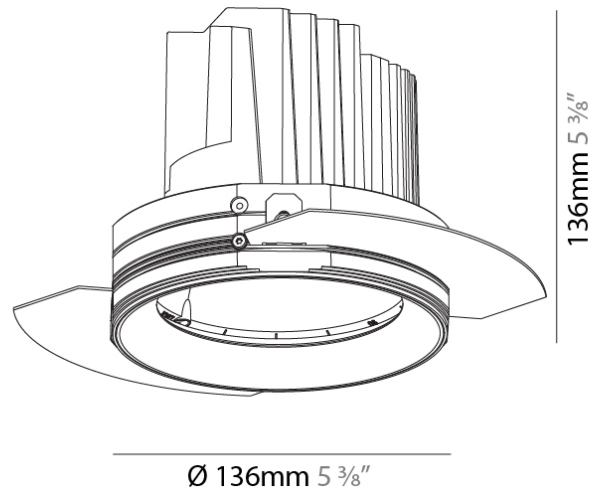

RATINGS AND CERTIFICATIONS

382, F 416-247-9319, www.zaneen.com
Certified by Intertek for North American Standards. At the end of the existing Model #. For assistance on 'custom' specifications, contact zteam@zaneen.com.
In a constant effort to supply the best product, we reserve the right to change specifications or materials without notice. The most recent specification sheets are found at zaneen.com
IP rating: IP20